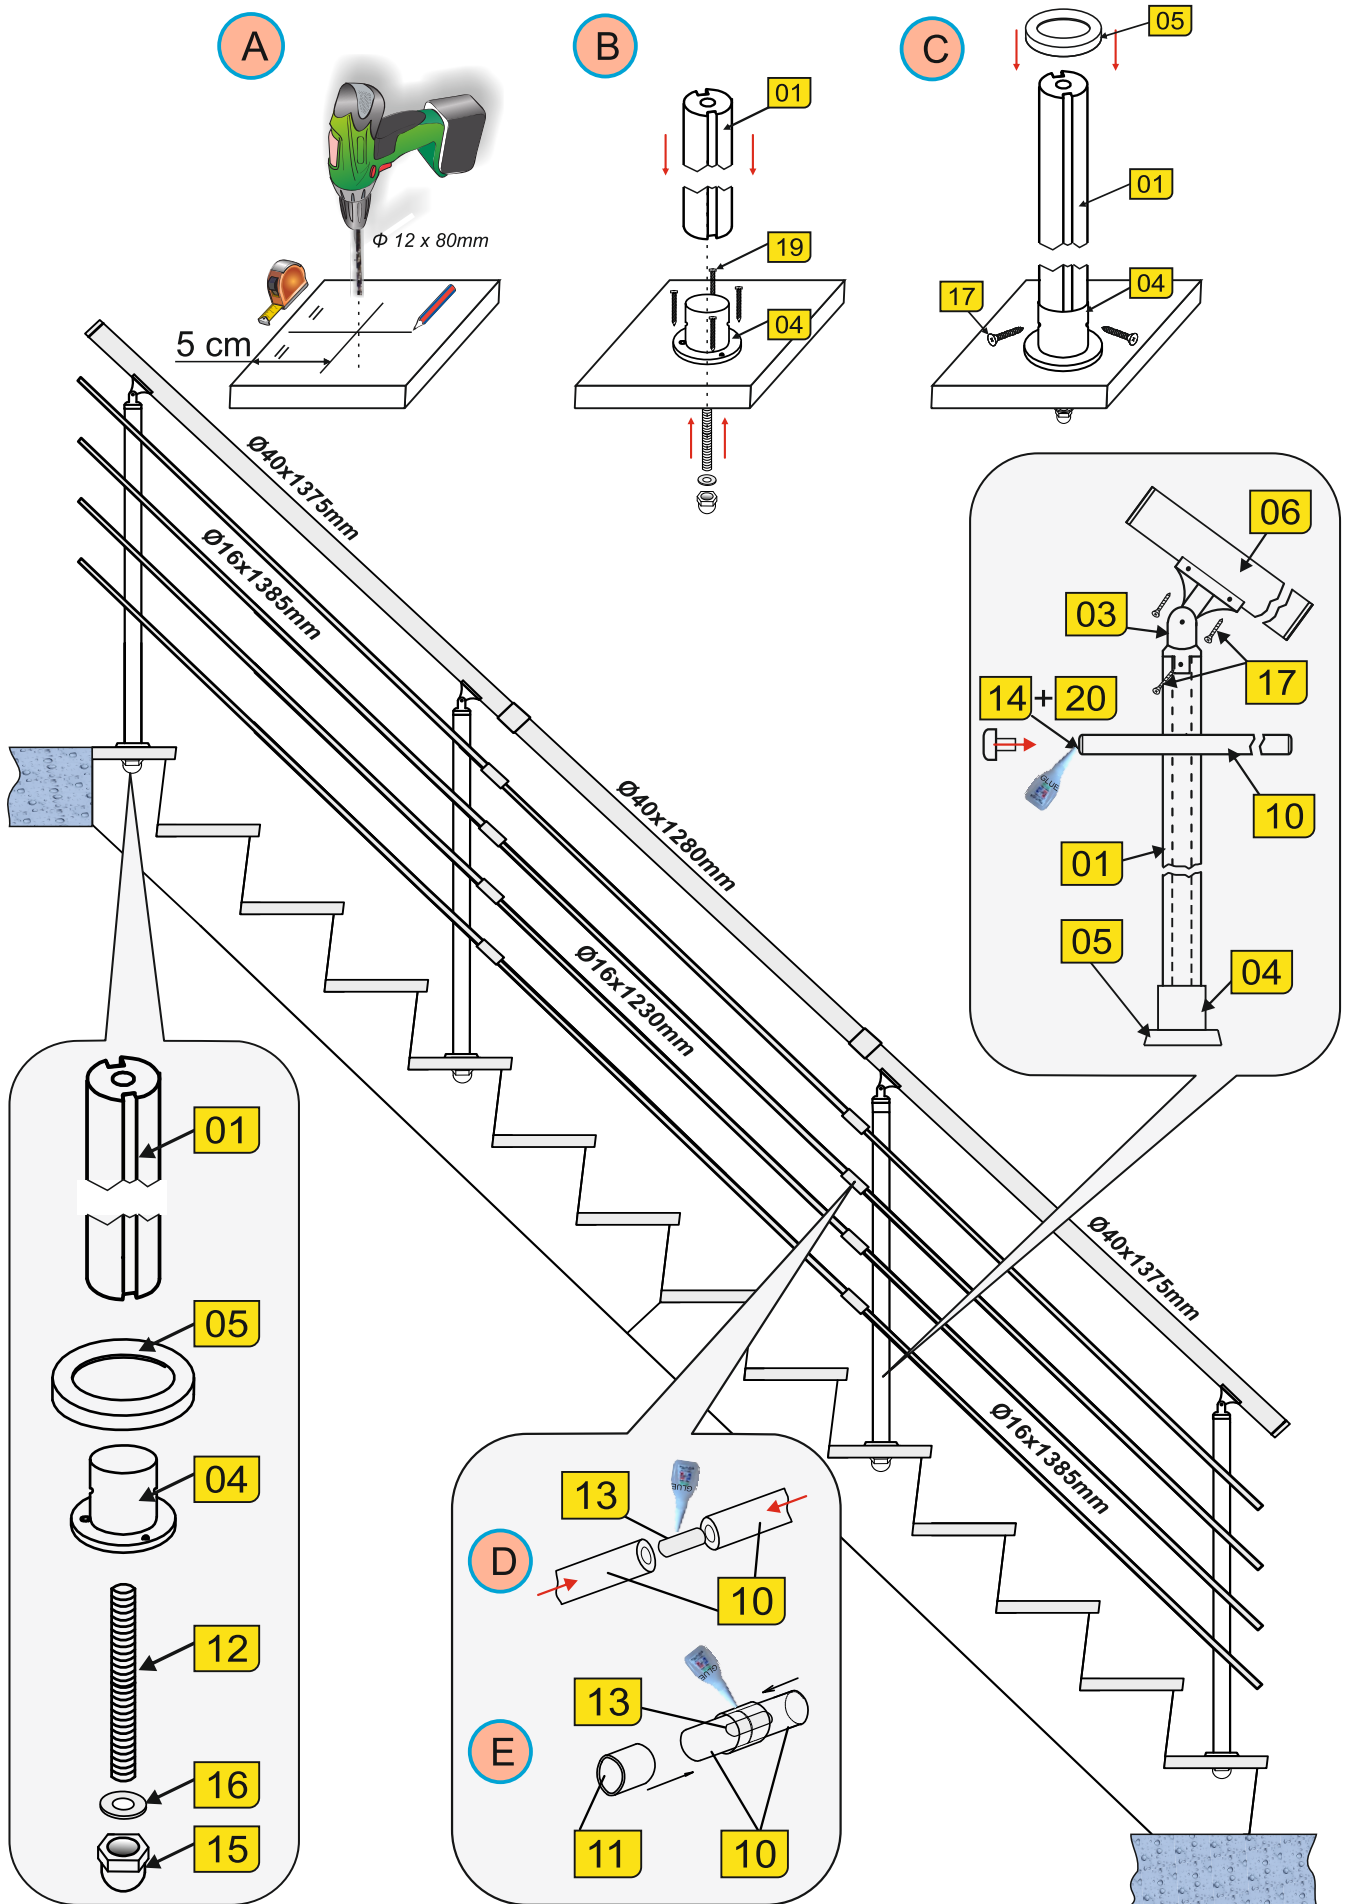

**GOMERA / TAMBORA / ETNA
RAMPE ALU POUR ESCALIER DROIT**

01	AA840040040	02	AA840012007	03	AA050040070	04	AA070070066
	840xØ40mm =4		840x12x7mm =8		50x40x70mm =4		Ø70x66mm =4
05	AA074074010	06	AA128040040 AA137040040	07	AA034034082	08	AA040040014
	Ø74xØ46x10mm =4		Ø40x1280mm =1 Ø40x1375mm =2		Ø34,6x82mm =2		Ø40x14mm =2
09	AA045045025	10	AA016016123 AA016016138	11	AA020020050	12	OG012012070
	Ø45x25mm =2		Ø16x1230mm =4 Ø16x1385mm =8		Ø20x50mm =8		M12x70mm =4
13	AA006006060	14	AA016016012	15	OA019019022	16	OG024024003
	Ø6x60mm =8		Ø16x12mm =8		hex19x22mm =4		Ø24x3mm =4
17	OG004004019	18	OG004004045	19	OG004004030	20	PR040099023
	Ø3,9x19mm =28+1		Ø4,2x45mm =16+1		Ø4x30mm =16+1		40x99x23mm =1